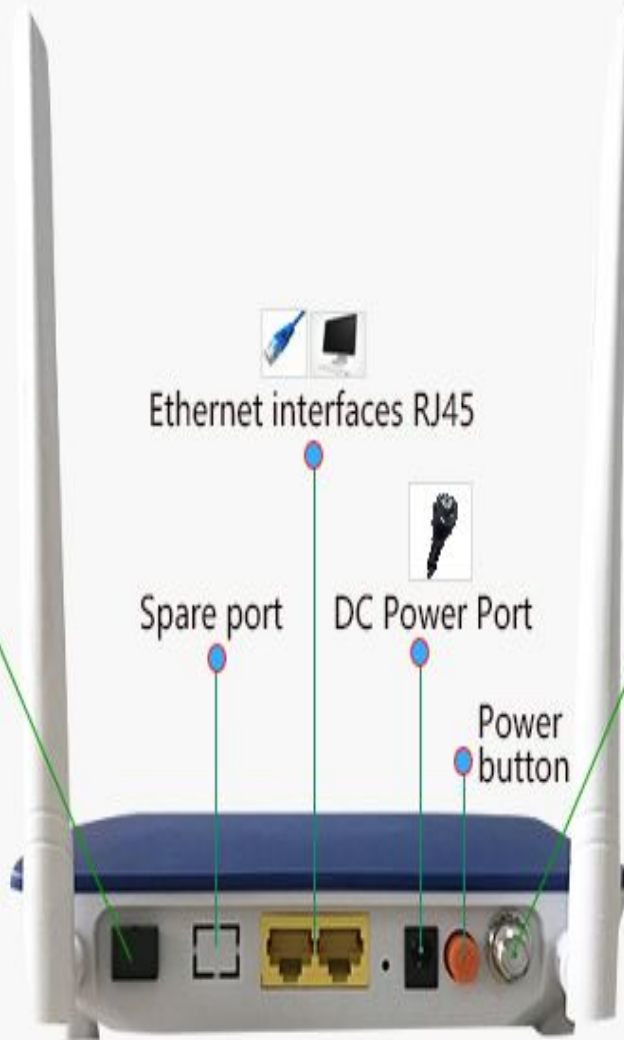

Technical Specifications:

Technical item	1GE+1FE+WIFI+CATV
Interface	1 EPON/GPON interface, SC single-mode/single-fiber, symmetric 1.25Gbps
Wavelength	EPON/GPON Tx 1310nm, EPON/GPON Rx 1490nm, CATV 1550nm
Optical interface	SC/APC connector
RX sensitivity	< -25dBm @ 1490nm
CATV interface	SC/APC connector
WLAN	Compliant with IEEE802.11b/g/n, 300Mbps, 2T2R One internal antenna and one external antenna
LAN interface	1x 10/100/1000Mbps + 1x 10/100Mbps auto adaptive Ethernet interfaces, Full Duplex / Half Duplex, AUTO-MDIX, RJ45 connectors
Indicators	11 indicators, for status of power supply, PON, LAN , POTS and CATV
DC power supply	+12V, external AC-DC power adaptor

DETAILED DESCRIPTION

POSITIVE

Optical Port:SC /PC

Ethernet interfaces RJ45

Spare port

DC Power Port

Power button

CATV Port